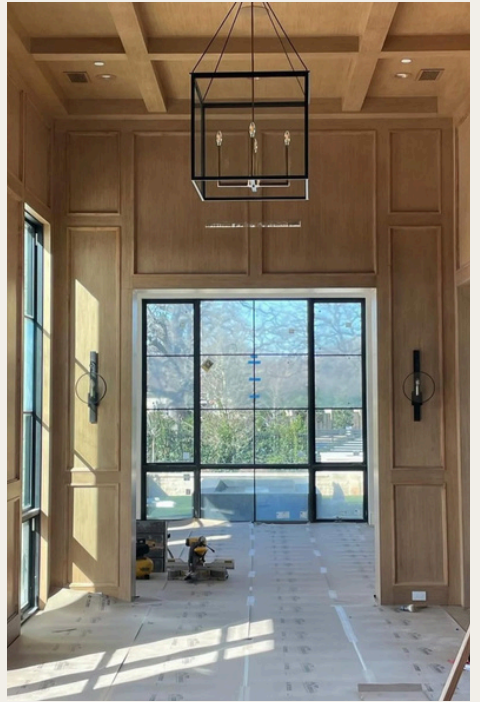

## Kitchen Concept

A harmonious mix of bold marble veining, warm wood cabinetry, and soft neutral tones defines the kitchen. Arched niches, open shelving, and layered textures add character and depth, while brass accents and refined lighting bring timeless elegance. The result is a sophisticated yet inviting space that blends modern functionality with classic European-inspired detailing.

# Kitchen

## Hallway Concept

The hallways feature arched openings, natural stone floors, and warm plaster walls, creating a timeless sense of scale and flow enhanced by light-filled courtyards, sculptural staircases, and layered architectural details.