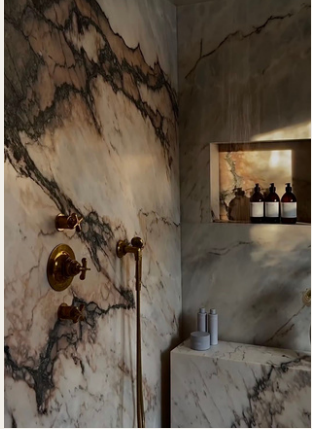

## Bathroom Concept

Bold marble veining paired with warm wood millwork and brass accents creates a timeless balance of luxury and warmth. The integration of classic details with modern fixtures delivers a refined and elegant retreat.